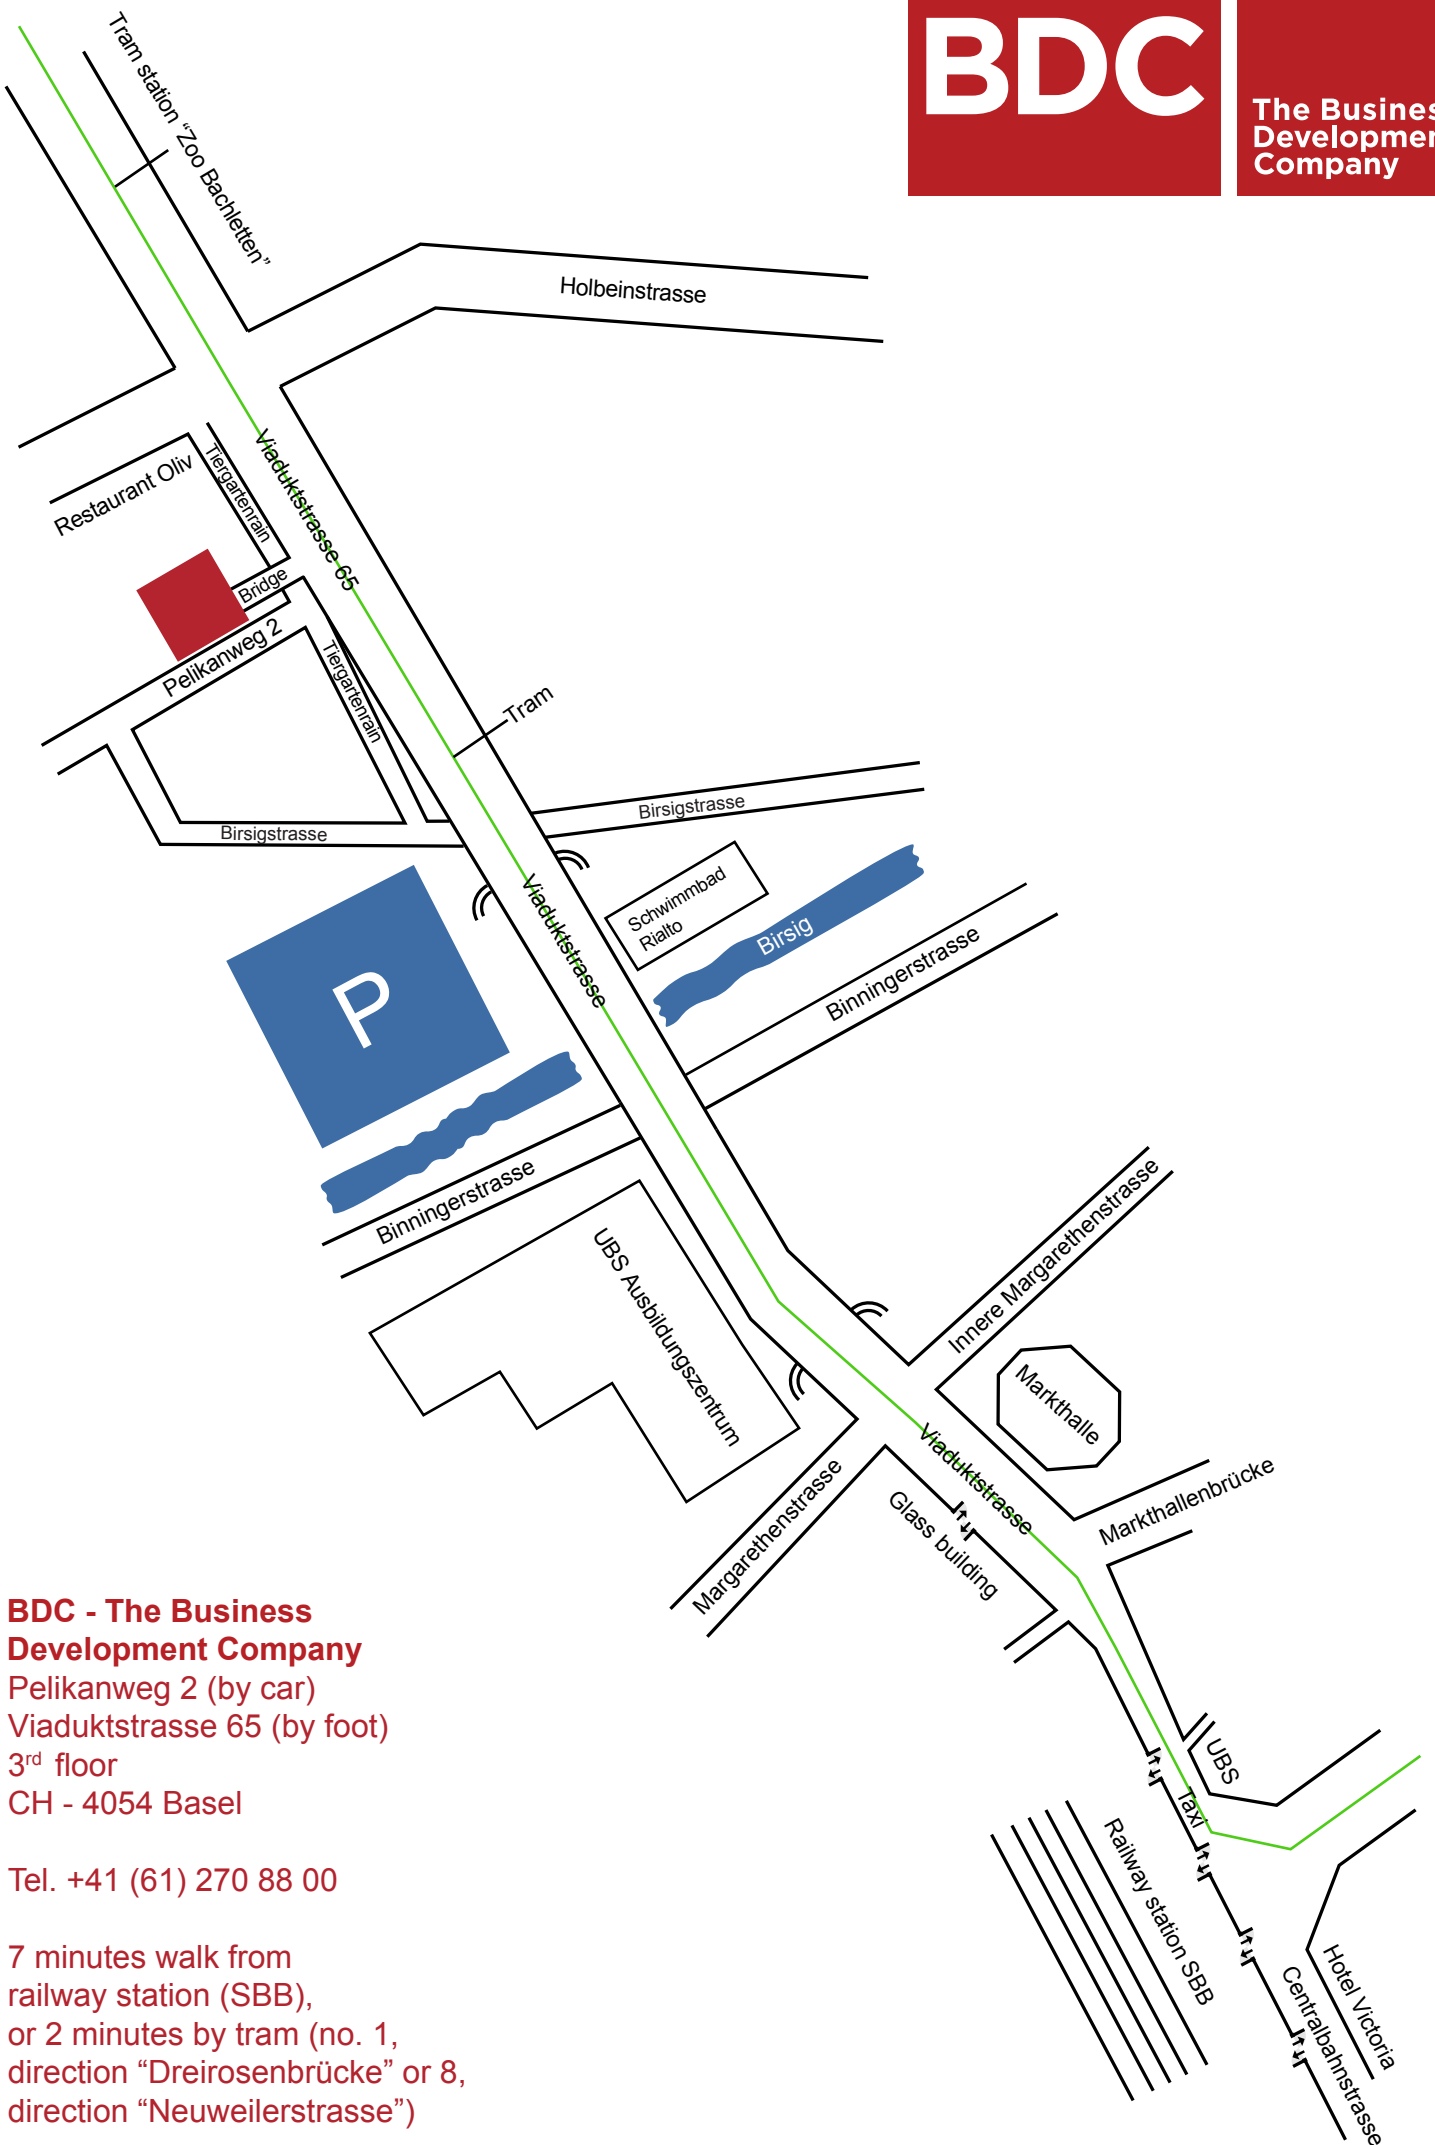

# BDC

The Business  
Development  
Company

## **BDC - The Business Development Company**

Pelikanweg 2 (by car)  
Viaduktstrasse 65 (by foot)  
3<sup>rd</sup> floor  
CH - 4054 Basel

Tel. +41 (61) 270 88 00

7 minutes walk from  
railway station (SBB),  
or 2 minutes by tram (no. 1,  
direction "Dreirosenbrücke" or 8,  
direction "Neuweilerstrasse")